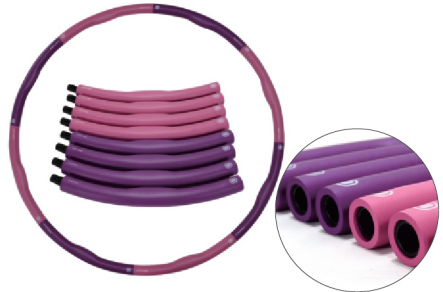

WH-037

Weight: 1.5kg
Diameter: 100cm
Pipe diameter: 3.5cm
Parts: Eight parts connecting
Materials: PP framework + Steel plate + NBR foam
Packaging: 1pc/color box, 10pcs/carton
Color box size: 42X21.2X7cm
Carton size: 44X43X39cm
N.W / G.W: 17/19kgs

Description:

1. Foam weight hula hoop, with unique wavy design, each part with one wave bumps, better workout to your muscles, with two different weights..
2. 10 Colors are available or customized.