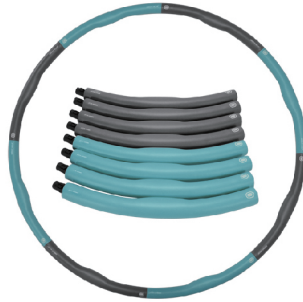

WH-071

weight: 1.5KG(3.3LBS)
Diameter: 110cm(43")
Pipe diameter: 3.3cm(1.3")
parts: 8 parts connection
Material: PP framework+NBR foam
Packing: 1PC/color,10PCS/carton
Color box:43x21x7cm(16.9"x8.3"x2.8")
Master Carton: 45x42x39cm(17.7"x16.5"x15.4")
G.W/G.W: 17/19kg(37.8/42LBS)