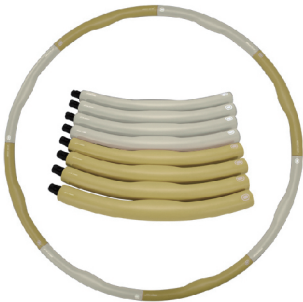

WH-072

weight: 1.8KG(3.6LBS)
Diameter: 110cm(43")
Pipe diameter: 3.3cm(1.3")
parts: 8 parts connection
Material: PP framework+NBR foam
Packing: 1PC/color,10PCS/carton
Color box:43x21x7cm(17.7"x16.5"x15.4")
Master Carton: 45x42x39cm(17.7"x16.5"x15.4")
G.W/G.W: 20/22kg(44.4/48.9LBS)