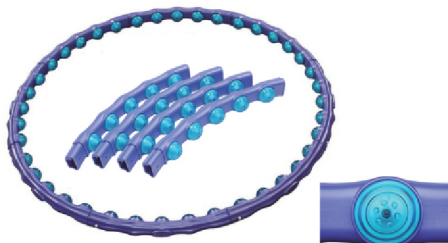

WH-025

Weight: 1.20kg
 Diameter: 100cm
 Pipe diameter: 3cm
 Parts: Six parts connecting
 Materials: Steel pipe + NBR foam
 Packaging: 1pc/color box, 10pcs/carton
 Color box size: 56X16.5X8.5cm
 Carton size: 58.5X34X32cm
 N.W / G.W: 15/16kgs

1. Foam weight hula hoop with steel pipe inside, smooth circle design, and covered with double colors foam
2. Colors can be customized

WH-002

Weight: 1.45kg
 Diameter: 110cm
 Pipe diameter: 3.5cm
 Parts: Eight parts connecting
 Materials: PE pipes with magnetic massage balls
 Packaging: 1pc/color box, 5pcs/carton
 Color box size: 46X25X13cm
 Carton size: 65X48X27cm
 N.W / G.W: 9/11kgs