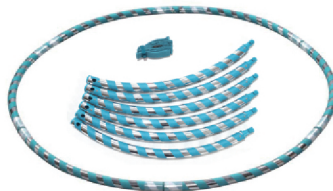

WH-009

Travel hula hoop
Weight: 0.6kg
Diameter: 106cm
Pipe diameter: 3cm
Parts: Six parts connecting
Materials: PE pipe + ABS connector + TC cloth and EVA belt
Packaging: 1pc/color box, 10pcs/carton
Color box size: 58.3X17.3X5.7cm
Carton size: 60X36X30.5cm
N.W / G.W: 8/9kgs

Description:

1. Colors can be customized.