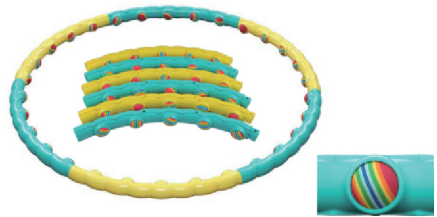

WH-005

Weight: 1.1kg
 Diameter: 108cm
 Pipe diameter: 3.5cm
 Parts: Eight parts connecting
 Materials: PE pipes with magnetic massage balls
 Packaging: 1pc/color box, 10pcs/carton
 Color box size: 45X25X10cm
 Carton size: 51X47X51.5cm
 N.W / G.W: 13.6/15.6kgs

Description:

1. Magnetic weight hula hoop, with magnetic massage balls inside, benefit to massage your muscles.
2. Colors can be customized

WH-006

Massage weight hula hoop
 Weight: 1.0kg
 Diameter: 100cm
 Pipe diameter: 3cm
 Parts: Eight parts connecting
 Materials: PE pipes with massage balls
 Packaging: 1pc/color box, 10pcs/carton
 Color box size: 42X22X9.2cm
 Carton size: 47X44X45cm
 N.W / G.W: 12/14kgs