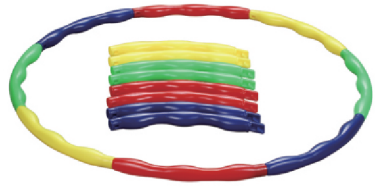

WH-011

Kids hula hoop
Weight: 0.35kg
Diameter: 87cm
Pipe diameter: 2.5cm
Parts: Eight parts connecting
Materials: PE pipe
Packaging: 1pc/polybag, 50pcs/carton
Carton size: 81X38X65cm
N.W / G.W: 18/20kgs