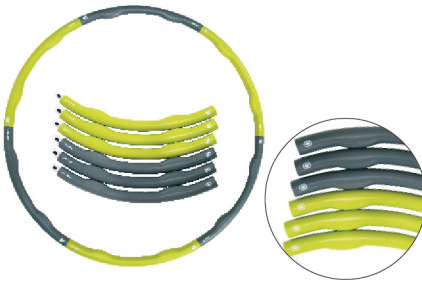

WEIGHT HOOP[®]

*20 minutes a day
Slim figure start from here*

WH-001

Weight: 1.2kg
 Diameter: 100cm
 Pipe diameter: 3.5cm
 Parts: Six parts connecting
 Materials: PP framework + NBR foam
 Packaging: 1pc/color box, 10pcs/carton
 Color box size: 54X20.5X7.3cm
 Carton size: 55.5X44X40cm
 N.W / G.W: 15/17kgs

WH-013

Weight: 1.5kg
 Diameter: 100cm
 Pipe diameter: 3.5cm
 Parts: Six parts connecting
 Materials: PP framework +Steel plate+ NBR foam
 Packaging: 1pc/color box, 10pcs/carton
 Color box size: 54X20.5X7.3cm
 Carton size: 55.5X44X40cm
 N.W / G.W: 18/20kgs