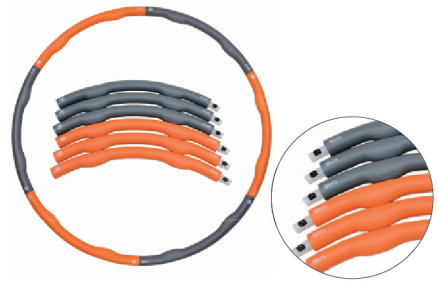

WH-021

Weight: 2.1kg
Diameter: 100cm
Pipe diameter: 3.5cm
Parts: Six parts connecting
Materials: PP framework +Steel plate+ NBR foam
Packaging: 1pc/color box, 10pcs/carton
Color box size: 54X20.5X7.3cm
Carton size: 55.5X44X40cm
N.W / G.W: 24/26kgs

Description:

1. Foam weight hula hoop, with unique wavy design, each part with two wave bumps, better workout to your muscles, with four different weights.
2. 10 Colors are available or customized.