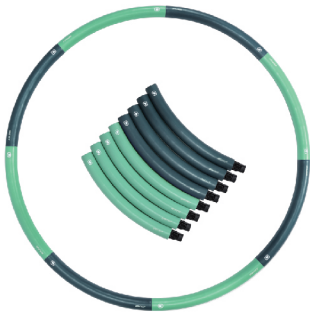

WH-031

Weight: 1.8kg
Diameter: 100cm
Pipe diameter: 4cm
Parts: Eight parts connecting
Materials: PP framework + Steel plate+ NBR foam
Packaging: 1pc/color box, 10pcs/carton
Color box size: 44.5X21.5X8.5cm
Carton size: 47X46X44cm
N.W / G.W: 21/23kgs

Description:

1. Foam weight hula hoop, smooth circle design, benefit to fitness and lose weight, with three different weights.
2. 10 Colors are available or customized.

WH-040

Weight: 0.9kg
 Diameter: 100cm
 Pipe diameter: 4cm
 Parts: Eight parts connecting
 Materials: PP framework +Steel plate+ NBR foam
 Packaging: 1pc/color box, 10pcs/carton
 Color box size: 44.5X21.5X8.5cm
 Carton size: 47X46X44cm
 N.W / G.W: 12/14kgs