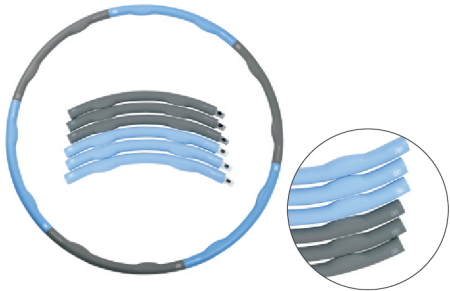

WEIGHT HOOP[®]

*20 minutes a day
Slim figure start from here*

WH-001

Weight: 1.2kg
 Diameter: 100cm
 Pipe diameter: 3.5cm
 Parts: Six parts connecting
 Materials: PP framework + NBR foam
 Packaging: 1pc/color box, 10pcs/carton
 Color box size: 54X20.5X7.3cm
 Carton size: 55.5X44X40cm
 N.W / G.W: 15/17kgs

WH-013

Weight: 1.5kg
 Diameter: 100cm
 Pipe diameter: 3.5cm
 Parts: Six parts connecting
 Materials: PP framework +Steel plate+ NBR foam
 Packaging: 1pc/color box, 10pcs/carton
 Color box size: 54X20.5X7.3cm
 Carton size: 55.5X44X40cm
 N.W / G.W: 18/20kgs