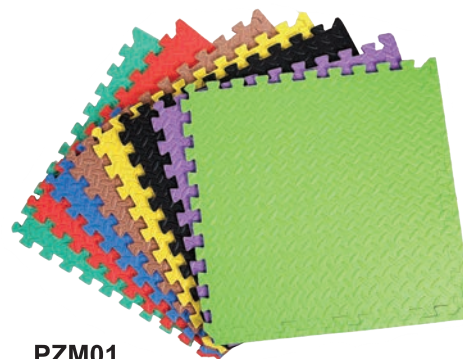

PZM01
(Exercise Use)

Size: 60*60*1.2cm*6tiles (12 borders)
Packing: manual + shrink
Qty/CTN: 5sets
GW/NW: 11.5/10KGS
CTN Size: 65*39*65cm