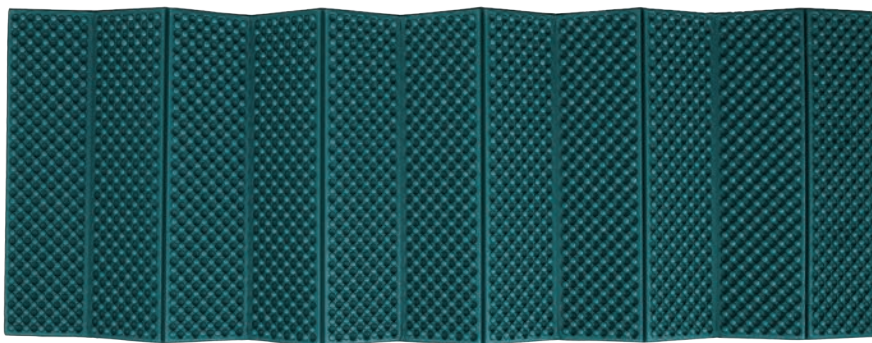

**MT051**  
(Single Color)

**MT052**  
(Double Colors)

**MT053**  
(with Aluminum Film)

**MT055**  
(Foldable Flat)

Material: XPE  
Folded Size: 52\*22.5\*7cm  
Flat Size: 52\*180\*0.8cm  
Weight: about 374g  
Packing: Shrink wrap