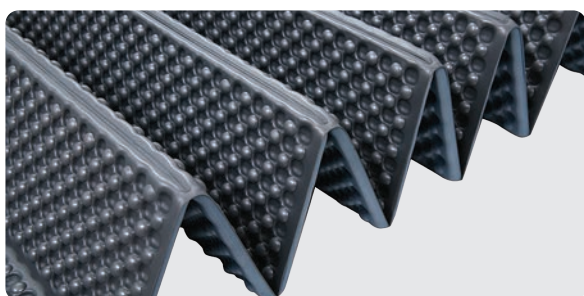

## TPE Mat Downside Texture Choose

**MT041**  
(Regular)  
Size: 173x61cm(68"x24")  
183x61cm(72"x24")  
Thickness: 3-10mm  
Packing: Elastic Rings+Shrink wrap

**MT042**  
(Wave)

**MT043**  
(Acu Point)

**MT044**  
(with Aluminum Film)