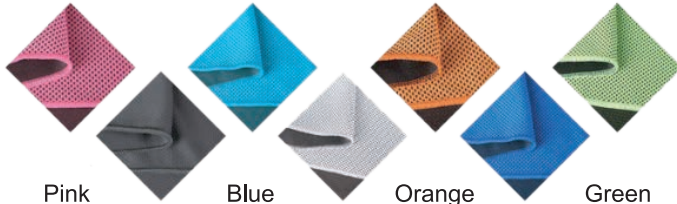

Pink

Black

Blue

Silver

Orange

Blue

Green

TW06

Material: Polyester
Size: 100cm x 30cm
Packing: plastic bottle
Qty/CTN: 100pcs
GW/NW: 7.5/6.2kgs
CTN size: 66.5*29.5*39cm