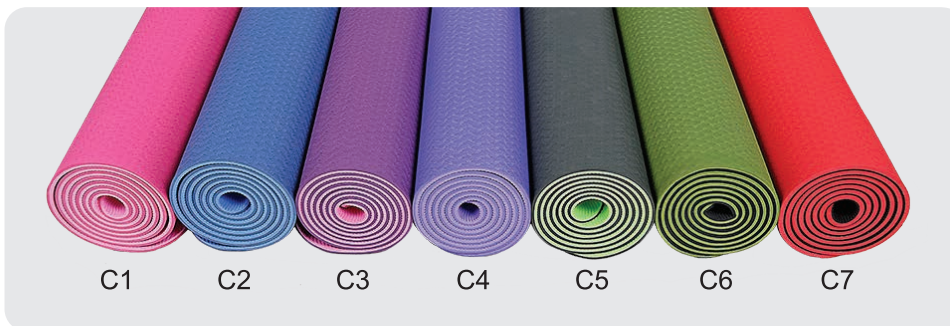

TPE mat color choose