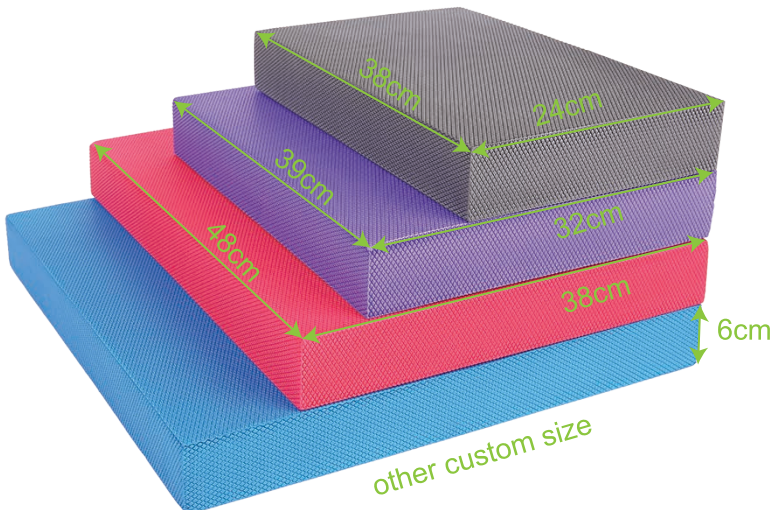

TPE Balance Pad Size Options
(Rectangle Shape)