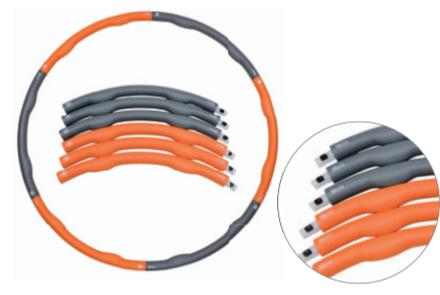

WH-021

Description:

1. Foam weight hula hoop, with unique wavy design, each part with two wave bumps, better workout to your muscles, with four different weights.
2. 10 Colors are available or customized.

01 www.weighthoop.com www.scmocam.com