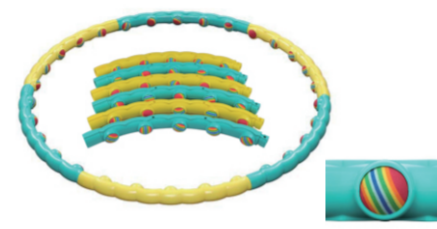

WEIGHT HOOP®

WH-007

Spring hula hoop
Weight: 0.85kg
Diameter: 45cm
Pipe diameter: 2.9cm
Parts: non detachable
Materials: PVC spring + Steel wire spring + ABS connector
Packaging: 1pc/color box, 20pcs/carton
Color box size: 24.5X20.5X7cm
Carton size: 52X38X42cm
NW / G.W: 20/22kgs

Description:

1. Colors can be customized.

Travel hula hoop
Weight: 0.6kg
Diameter: 100cm
Pipe diameter: 3cm
Parts: Six parts connecting
Materials: PE pipe + ABS connector + TC cloth and EVA belt
Packaging: 1pc/color box, 10pcs/carton
Color box size: 58.3X17.3X5.7cm
Carton size: 60X36X30.5cm
NW / G.W: 8/9kgs

05 www.weighthoop.com www.scmocam.com

WEIGHT HOOP®

Kids hula hoop
Weight: 0.41kg
Diameter: 105cm
Pipe diameter: 1.5cm
Parts: Ten parts connecting
Materials: PE pipe
Packaging: 1pc/color box, 20pcs/carton
Color box size: 36X20X5.5cm
Carton size: 56.5X39X42cm
NW / G.W: 11.5/12.5kgs

Kids hula hoop
Weight: 0.35kg
Diameter: 87cm
Pipe diameter: 2.5cm
Parts: Eight parts connecting
Materials: PE pipe
Packaging: 1pc/polybag, 50pcs/carton
Carton size: 81X38X65cm
NW / G.W: 18/20kgs

Arm hoop
Weight: 0.25kg/pc
Diameter: 33cm
Pipe diameter: 2.5cm
Parts: non detachable
Materials: Steel circle covered with NBR foam
Packaging: 1 set/color box, 10 sets/carton
Color box size: 35X34.5X5.5cm
Carton size: 71X36.5X30cm
NW / G.W: 8/9kgs

Description:

1. Colors can be customized.

Weight: 1.1kg
Diameter: 100cm
Pipe diameter: 3cm
Parts: Eight parts connecting
Material: PP plastic
Packaging: 1pc/color box, 10pcs/carton
Color box size: 43.6X21.4X7.3cm
Carton size: 45X44X39cm
NW / G.W: 13/14kgs

www.scmocam.com www.weighthoop.com 06

WEIGHT HOOP®

*20 minutes a day
Slim figure start from here*

www.scmocam.com

WEIGHT HOOP®