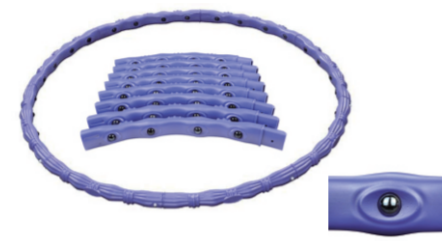

WEIGHT HOOP®

WH-006