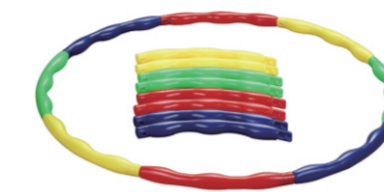

WH-011

Kids hula hoop
Weight: 0.35kg
Diameter: 87cm
Pipe diameter: 2.5cm
Parts: Eight parts connecting
Materials: PE pipe
Packaging: 1pc/polybag, 50pcs/carton
Carton size: 81X38X65cm
NW / G.W: 18/20kgs