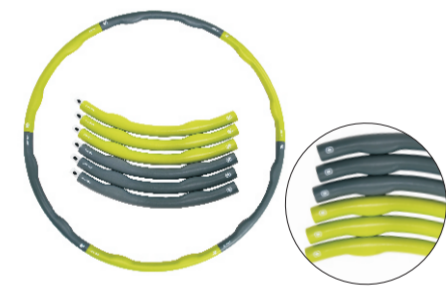

WEIGHT HOOP®

WH-001

WH-013

WH-020

WH-021

Description:

1. Foam weight hula hoop, with unique wavy design, each part with two wave bumps, better workout to your muscles, with four different weights.
2. 10 Colors are available or customized.

01 www.weighthoop.com www.scmocam.com

WEIGHT HOOP®

WH-030

WH-031

WH-032

Description:

www.scmocam.com www.weighthoop.com 02

WEIGHT HOOP®

WH-036

WH-037

Weight: 1.5kg
Diameter: 100cm
Pipe diameter: 3.5cm
Parts: Eight parts connecting
Materials: PP framework + Steel plate + NBR foam
Packaging: 1pc/color box, 10pcs/carton
Color box size: 42X21.2X7cm
Carton size: 44X43X39cm
N.W / G.W: 17/19kgs

Description:

1. Foam weight hula hoop, with unique wavy design, each part with one wave bumps, better workout to your muscles, with two different weights.
2. 10 Colors are available or customized.

WH-024

Description:

1. Foam weight hula hoop with steel pipe inside, smooth circle design, and covered with double colors foam
2. Colors can be customized

03 www.weighthoop.com www.scmocam.com

WEIGHT HOOP®

WH-002

Weight: 1.45kg
Diameter: 110cm
Pipe diameter: 3.5cm
Parts: Eight parts connecting
Materials: PE pipes with magnetic massage balls
Packaging: 1pc/color box, 5pcs/carton
Color box size: 46X25X13cm
Carton size: 65X48X27cm
N.W / G.W: 9/11kgs

WH-003

Weight: 1.7kg
Diameter: 110cm
Pipe diameter: 4.25cm
Parts: Eight parts connecting
Materials: PE pipes with magnetic massage balls
Packaging: 1pc/color box, 5pcs/carton
Color box size: 46X30X11cm
Carton size: 57X47.5X31.5cm
N.W / G.W: 11/13kgs

WH-004