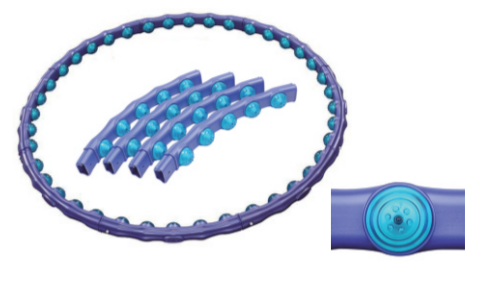

WH-003

Weight: 1.7kg
Diameter: 110cm
Pipe diameter: 4.25cm
Parts: Eight parts connecting
Materials: PE pipes with magnetic massage balls
Packaging: 1pc/color box, 5pcs/carton
Color box size: 46X30X11cm
Carton size: 57X47.5X31.5cm
N.W / G.W: 11/13kgs