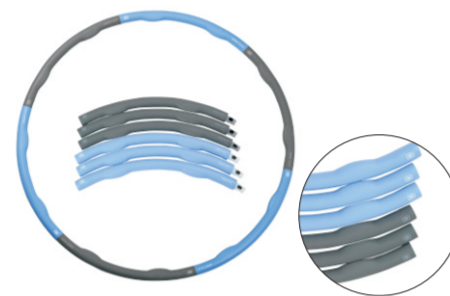

WEIGHT HOOP®

WH-001

WH-013

WH-020

WH-021

Description:

1. Foam weight hula hoop, with unique wavy design, each part with two wave bumps, better workout to your muscles, with four different weights.
2. 10 Colors are available or customized.

01 www.weighthoop.com www.scmocam.com

WEIGHT HOOP®

WH-030

WH-031

WH-032

Description:

www.scmocam.com www.weighthoop.com 02

WEIGHT HOOP®

WH-036

WH-037

Weight: 1.5kg
Diameter: 100cm
Pipe diameter: 3.5cm
Parts: Eight parts connecting
Materials: PP framework + Steel plate + NBR foam
Packaging: 1pc/color box, 10pcs/carton
Color box size: 42X21.2X7cm
Carton size: 44X43X39cm
N.W / G.W: 17/19kgs

Description:

1. Foam weight hula hoop, with unique wavy design, each part with one wave bumps, better workout to your muscles, with two different weights.
2. 10 Colors are available or customized.

WH-024

Description:

1. Foam weight hula hoop with steel pipe inside, smooth circle design, and covered with double colors foam
2. Colors can be customized

03 www.weighthoop.com www.scmocam.com

WEIGHT HOOP®

WH-002

Weight: 1.45kg
Diameter: 110cm
Pipe diameter: 3.5cm
Parts: Eight parts connecting
Materials: PE pipes with magnetic massage balls
Packaging: 1pc/color box, 5pcs/carton
Color box size: 46X25X13cm
Carton size: 65X48X27cm
N.W / G.W: 9/11kgs

WH-003

Weight: 1.7kg
Diameter: 110cm
Pipe diameter: 4.25cm
Parts: Eight parts connecting
Materials: PE pipes with magnetic massage balls
Packaging: 1pc/color box, 5pcs/carton
Color box size: 46X30X11cm
Carton size: 57X47.5X31.5cm
N.W / G.W: 11/13kgs

WH-004