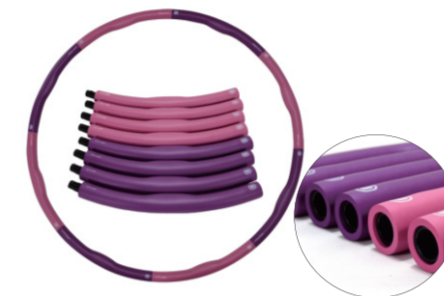

WH-037

Weight: 1.5kg
Diameter: 100cm
Pipe diameter: 3.5cm
Parts: Eight parts connecting
Materials: PP framework + Steel plate + NBR foam
Packaging: 1pc/color box, 10pcs/carton
Color box size: 42X21.2X7cm
Carton size: 44X43X39cm
N.W / G.W: 17/19kgs

Description:

1. Foam weight hula hoop, with unique wavy design, each part with one wave bumps, better workout to your muscles, with two different weights.
2. 10 Colors are available or customized.